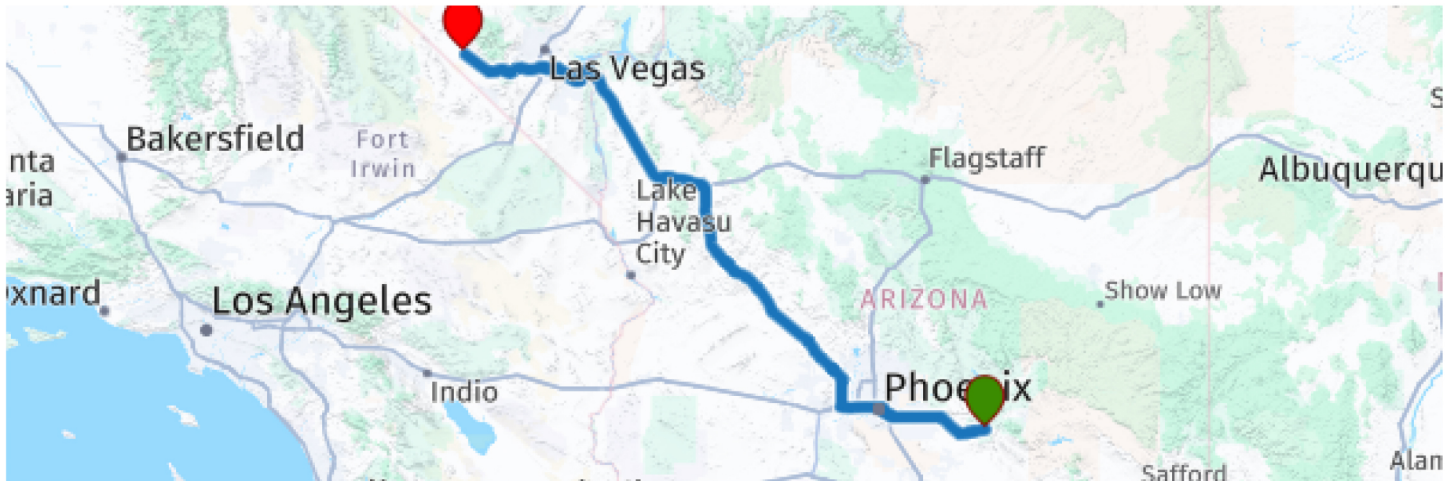

# California 2025

Distance: **409.09 mi**  
Duration: **6h 8m**

## 04 Superior to phx to pahrump

### Waypoints

#	Name <i>Note</i>	Distance and time			
		Arrival	Departure	Distance	Duration
1	599 W US Highway 60, Superior, AZ 85173-4009, United States			<b>Total</b>	<b>Total</b>
				Difference	Difference
2	US-93, Wickenburg, AZ 85390, United States			<b>132.41 mi</b>	<b>2h 1m</b>
				132.41 mi	2h 1m
3	US-93, Kingman, AZ 86401, United States			<b>228.43 mi</b>	<b>3h 24m</b>
				96.02 mi	1h 23m
4	US-93, Golden Valley, AZ 86413, United States			<b>284.27 mi</b>	<b>4h 11m</b>
				55.84 mi	0h 47m
5	US-93, Boulder City, NV 89005, United States			<b>342.34 mi</b>	<b>4h 59m</b>
				58.07 mi	0h 47m
6	K-7 Bed & Breakfast, Pahrump, NV 89061-7552, United States			<b>409.09 mi</b>	<b>6h 8m</b>
				66.75 mi	1h 8m